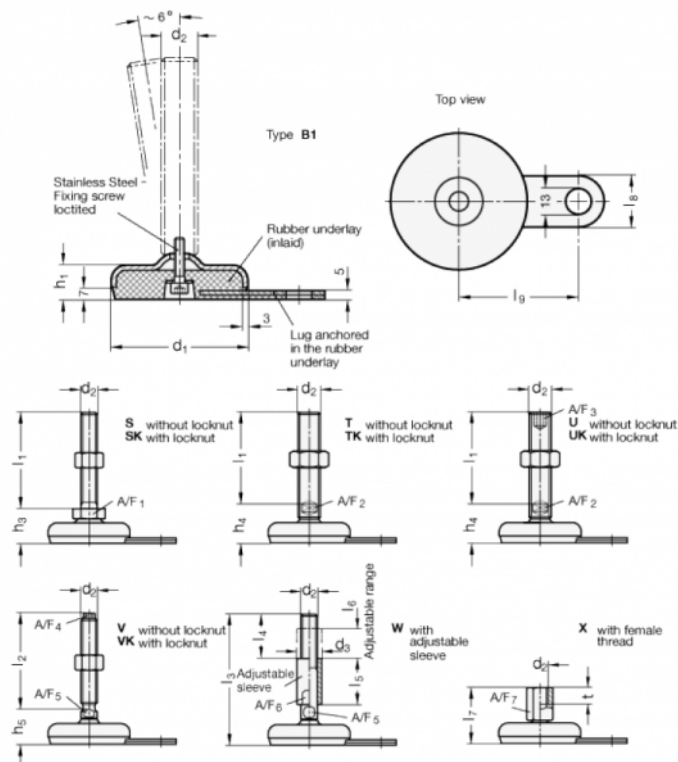

Article number: 203350M850B1SK  
 Description: E+G levelling foot  
 GN 33-50-M8-50-B1-SK, Stainless steel  
 Note: SK With nut, External hexagon at the bottom

## Measures

A/F1 = 17  
 d1 = 50  
 d2 = M8  
 h1 = 18  
 h3 = 26  
 l1 = 50  
 l8 = 25  
 l9 = 45